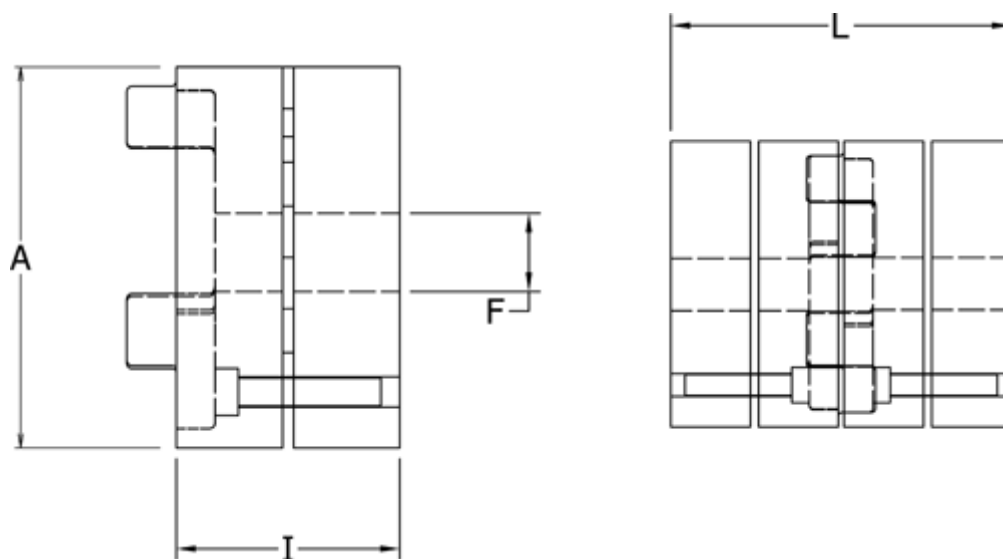

Article number: 3335028A035

Description: Conical Clamping Klonex ES 38/45
ALU Aluminium, Bore 35H7 mm

Measures

A = 65

F = 35

I = 35.0

L = 90

t = M5